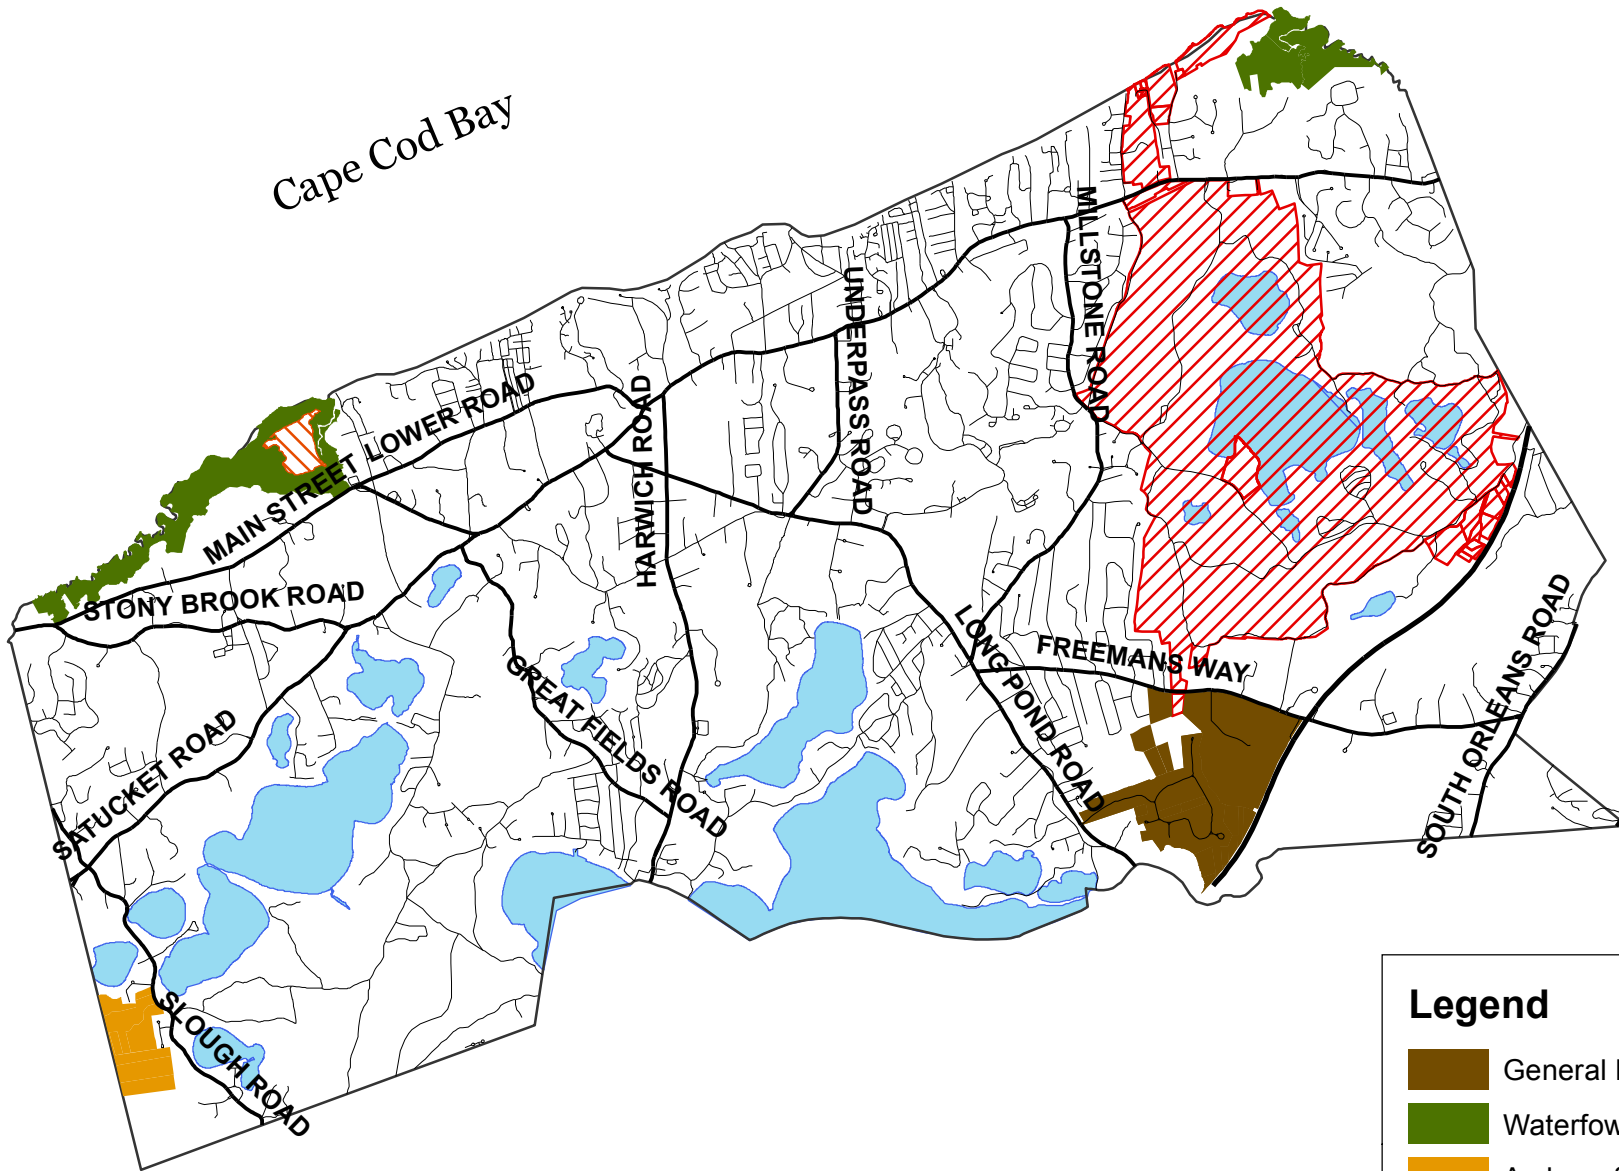

Cape Cod Bay

Legend

-  General Hunting
-  Waterfowl
-  Archery & Primitive Arms Only
-  State Land - NO HUNTING
-  Wing Island - NO HUNTING

**2014-2015 Town of Brewster
Hunting Areas**