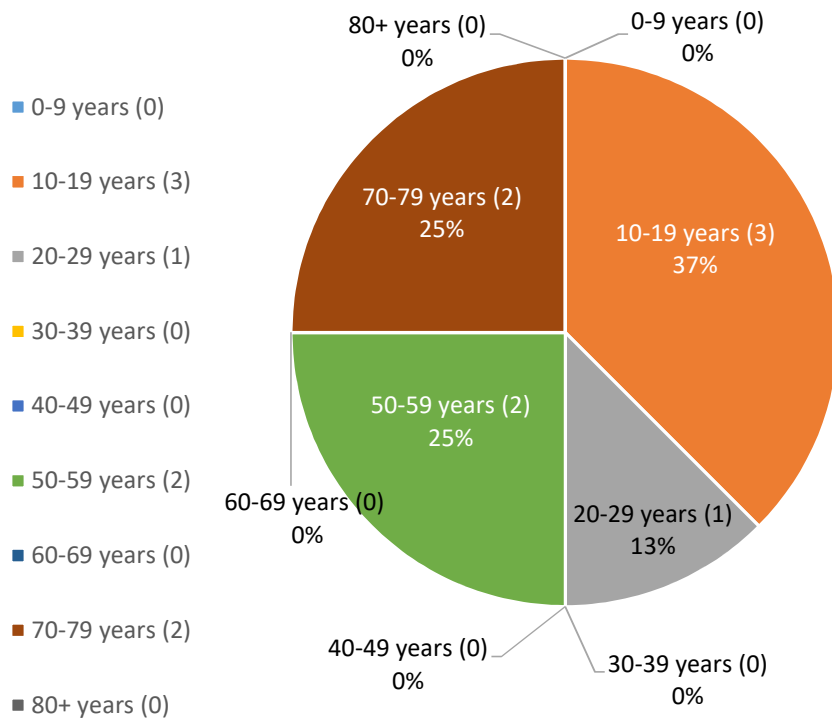

New Brewster COVID-19 Cases

Weekly Count of New COVID-19 Infections: March 8, 2020 – February 27, 2021

Ages of Brewster Residents with Active COVID-19 Infections

% COVID Infections in Age Groups

February 14-February 20

% COVID Infections in Age Groups

February 21-February 27