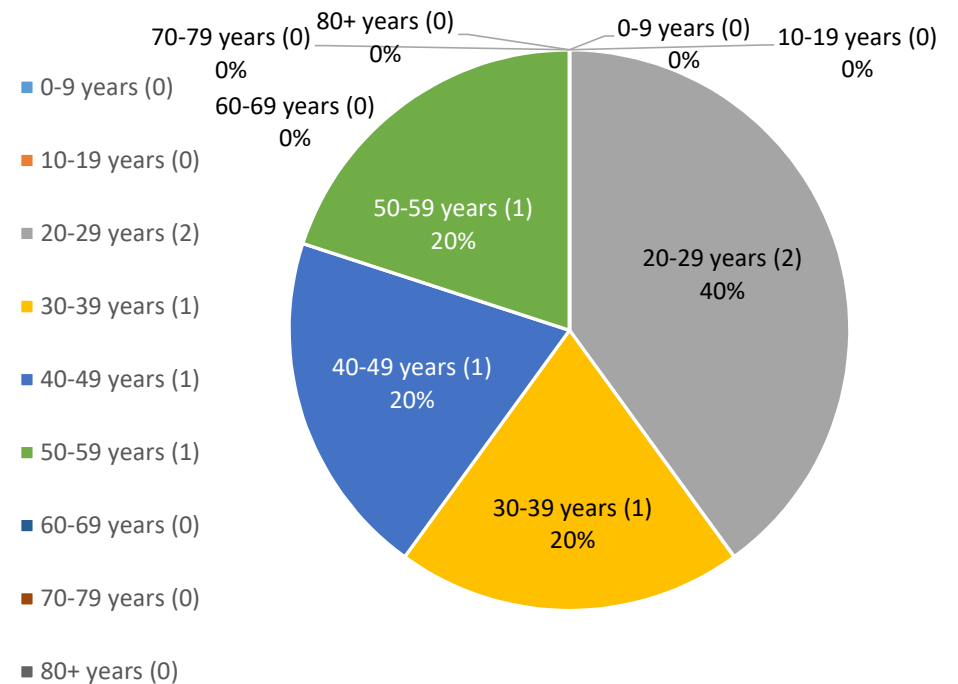

New Brewster COVID-19 Cases

Weekly Count of New COVID-19 Infections: March 8, 2020 – February 27, 2021

Ages of Brewster Residents with Active COVID-19 Infections

% COVID Infections in Age Groups

February 14-February 20

% COVID Infections in Age Groups

February 21-February 27