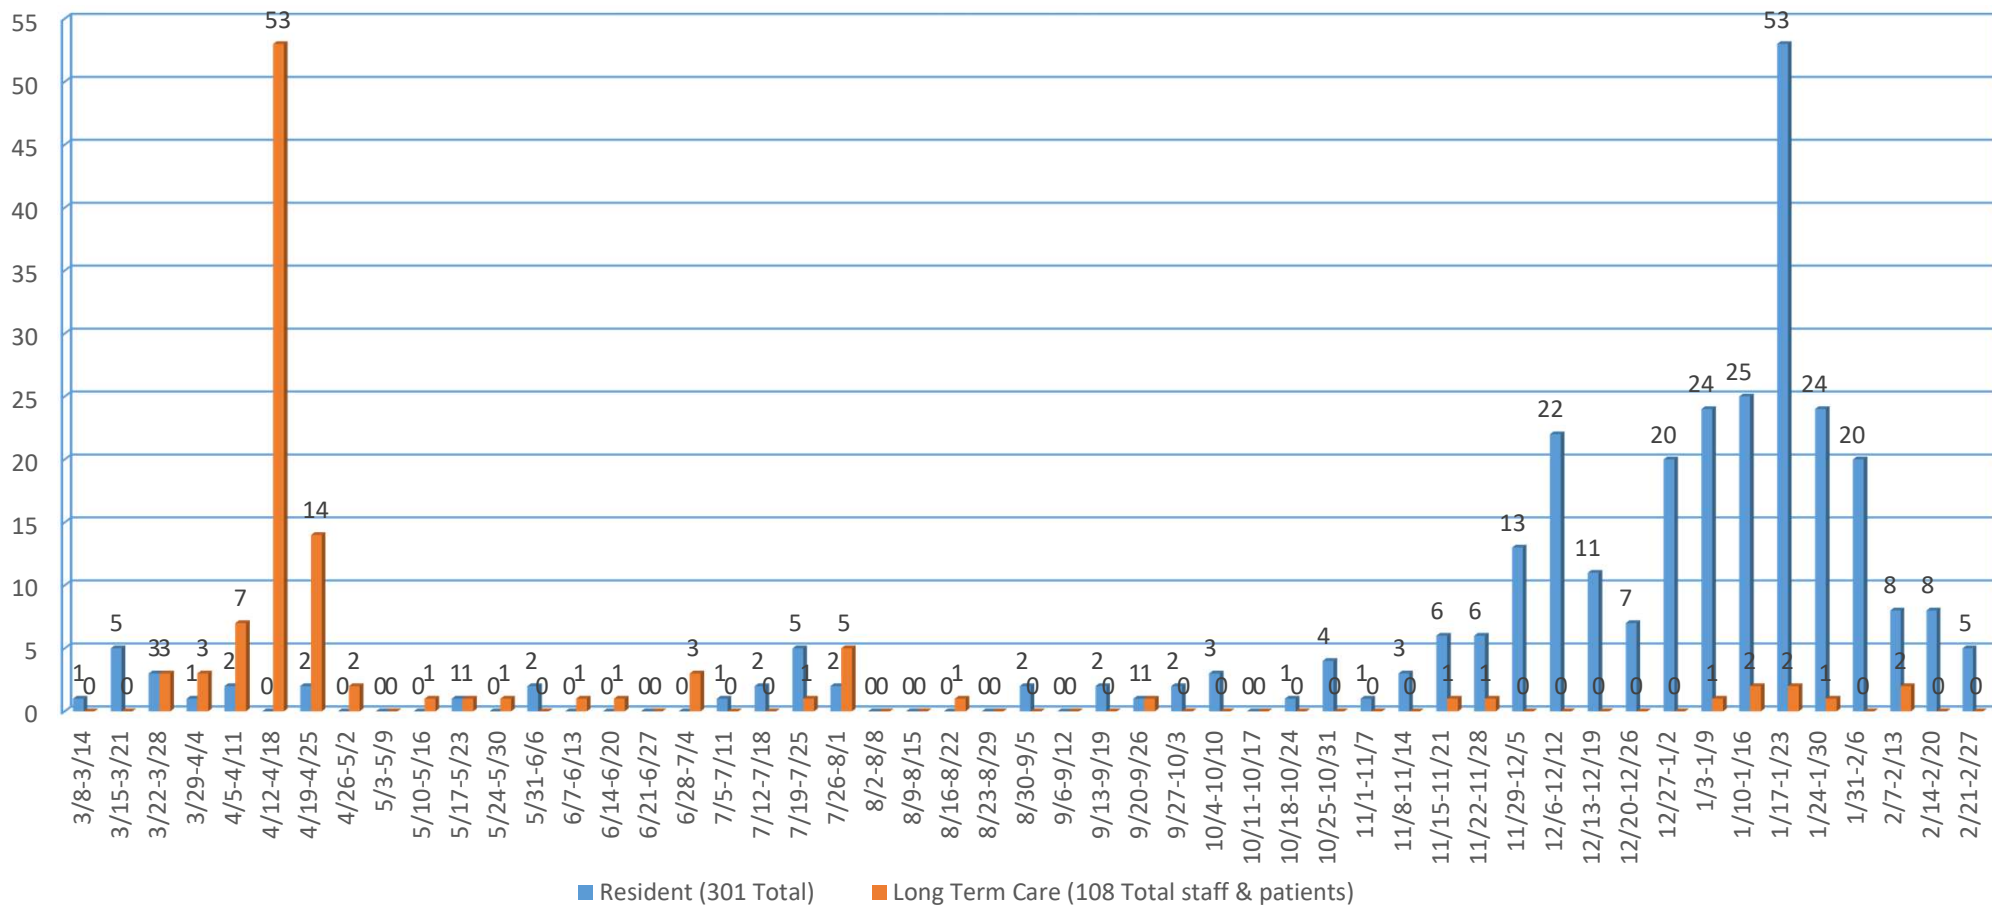

New Brewster COVID-19 Cases

Weekly Count of New COVID-19 Infections: March 8, 2020 – February 27, 2021

Ages of Brewster Residents with Active COVID-19 Infections

% COVID Infections in Age Groups

February 14-February 20

% COVID Infections in Age Groups

February 21-February 27